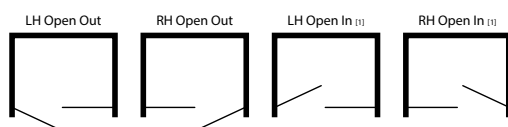

VIEW 03 \

DOOR + INLINE PANEL

STANDARD-FIXED SIZES ONLY

CODE	VR03S80*	VR03S90*	VR03S100*	VR03S110*	VR03S120*	VR03S130*	VR03S140**	VR03S150**
WIDTH (mm)	757-785	857-885	957-985	1057-1085	1157-1185	1257-1285	1357-1385	1457-1485
HEIGHT (mm)	2000	2000	2000	2000	2000	2000	2000	2000
CLEAR	£1,662	£1,679	£1,724	£1,767	£2,045	£2,085	£2,125	£2,175

CODE	VR03S160**	VR03S170**	VR03S180**
WIDTH (mm)	1557-1585	1657-1685	1757-1785
HEIGHT (mm)	2000	2000	2000
CLEAR	£2,213	£2,239	£2,258

*545MM DOOR **645MM DOOR

Prices for standard inward/outward frameless View 03 see page 120

M2M-MADE TO MEASURE SIZES

CODE	VR03B80	VR03B90	VR03B100	VR03B110	VR03B120	VR03B140	VR03B160	VR03B180
WIDTH (up to-mm)	800	900	1000	1100	1200	1400	1600	1800
HEIGHT (up to-mm)	2000	2000	2000	2000	2000	2000	2000	2000
CLEAR	£2,180	£2,277	£2,374	£2,639	£2,735	£2,925	£3,114	£3,302
ULTRA-CLEAR	£2,231	£2,351	£2,469	£2,742	£2,859	£3,092	£3,325	£3,558
COLOURS*	£2,400	£2,540	£2,680	£2,973	£3,114	£3,390	£3,664	£3,940
FLUTED	£2,592	£2,743	£2,894	£3,211	£3,363	£3,661	£3,957	£4,255

*SATIN ETCHED, BLUE, BRONZE, GREEN, OR GREY TINTED GLASS

Stay Bar: An SB2 stay bar is always included for all sizes between 1200mm and 1400mm
An SB9 stay bar is always included for all sizes 1500mm and above

Configurations

(1) Operated Glass Only