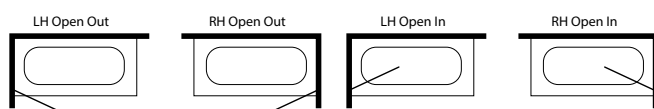

VIEW 18 \

HINGED BATH SCREEN

STANDARD-FIXED SIZES ONLY

CODE	V18S70	V18S80	V18S90					
WIDTH (mm)	700	800	900					
HEIGHT (mm)	1500	1500	1500					
CLEAR	£782	£801	£838					

M2M-MADE TO MEASURE SIZES

CODE	V18B70	V18B80	V18B90					
WIDTH (up to-mm)	700	800	900					
HEIGHT (up to-mm)	1500	1500	1500					
CLEAR	£958	£1,009	£1,060					
ULTRA-CLEAR	£1,088	£1,157	£1,227					
COLOURS*	£1,176	£1,257	£1,339					
FLUTED	£1,270	£1,358	£1,446					

*SATIN ETCHED, BLUE, BRONZE, GREEN, OR GREY TINTED GLASS

Please note: If an under frame is not required, the bath screen is not guaranteed 100% watertight.

Configurations