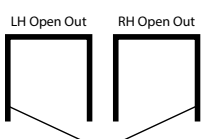

*SATIN ETCHED, BLUE, BRONZE, GREEN, OR GREY TINTED GLASS

NH11-The Ring

The Axis Profile Hinge Fluted

Configurations

Additional finishes: Please apply the following % surcharge

- Matt Black**
Add 30%
- White**
Add 30%
- Brushed Nickel**
Add 30%
- Polished Nickel**
Add 30%
- Brushed Gold**
Add 35%
- Polished Gold**
Add 35%