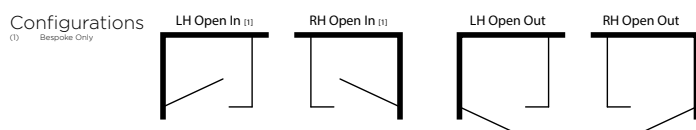

M2M-MADE TO MEASURE SIZES

CODE	VR07B8090	VR07B80100	VR07B9090	VR07B90100	VR07B10090	VR07B100100	VR07B11090	VR07B110100
WIDTH (up to-mm)	800	800	900	900	1000	1000	1100	1100
RETURN (up to-mm)	900	1000	900	1000	900	1000	900	1000
HEIGHT (up to-mm)	2000	2000	2000	2000	2000	2000	2000	2000
CLEAR	£3,355	£3,409	£3,409	£3,463	£3,463	£3,516	£3,516	£3,571
ULTRA-CLEAR	£3,660	£3,732	£3,732	£3,806	£3,806	£3,878	£3,878	£3,950
COLOURS*	£3,952	£4,031	£4,031	£4,110	£4,110	£4,188	£4,188	£4,267
FLUTED	£4,150	£4,233	£4,233	£4,316	£4,316	£4,397	£4,397	£4,480

*SATIN ETCHED, BLUE, BRONZE, GREEN, OR GREY TINTED GLASS

CODE	VR07B12090	VR07B120100	VR07B14090	VR07B140100	VR07B16090	VR07B160100	VR07B18090	VR07B180100
WIDTH (up to-mm)	1200	1200	1400	1400	1600	1600	1800	1800
RETURN (up to-mm)	900	1000	900	1000	900	1000	900	1000
HEIGHT (up to-mm)	2000	2000	2000	2000	2000	2000	2000	2000
CLEAR	£3,571	£3,625	£3,678	£3,732	£3,786	£3,841	£3,893	£3,948
ULTRA-CLEAR	£3,950	£4,024	£4,097	£4,169	£4,243	£4,315	£4,387	£4,461
COLOURS*	£4,489	£4,572	£4,655	£4,737	£4,822	£4,904	£4,986	£5,069
FLUTED	£4,713	£4,801	£4,888	£4,974	£5,063	£5,149	£5,235	£5,322

*SATIN ETCHED, BLUE, BRONZE, GREEN, OR GREY TINTED GLASS