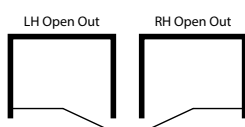

*SATIN ETCHED, BLUE, BRONZE, GREEN, OR GREY TINTED GLASS

NH6-The Traditional

The Axis Glass to Glass Hinge

Configurations

Additional finishes: Please apply the following % surcharge

- Matt Black**
Add 30%
- White**
Add 30%
- Brushed Nickel**
Add 30%
- Polished Nickel**
Add 30%
- Brushed Gold**
Add 35%
- Polished Gold**
Add 35%