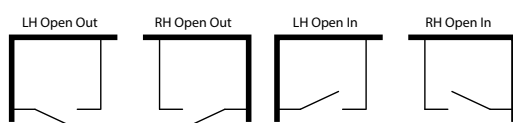

M2M-MADE TO MEASURE SIZES

CODE	VR11B10090	VR11B100100	VR11B11090	VR11B110100	VR11B12090	VR11B120100	VR11B13090	VR11B130100
WIDTH (up to-mm)	1000	1000	1100	1100	1200	1200	1300	1300
RETURN (up to-mm)	900	1000	900	1000	900	1000	900	1000
HEIGHT (up to-mm)	2000	2000	2000	2000	2000	2000	2000	2000
CLEAR	£4,085	£4,169	£4,169	£4,253	£4,253	£4,333	£4,333	£4,418
ULTRA-CLEAR	£4,311	£4,415	£4,415	£4,520	£4,520	£4,624	£4,624	£4,728
COLOURS*	£4,668	£4,795	£4,795	£4,919	£4,919	£5,042	£5,042	£5,164
FLUTED	£4,901	£5,035	£5,035	£5,165	£5,165	£5,294	£5,294	£5,422

*SATIN ETCHED, BLUE, BRONZE, GREEN, OR GREY TINTED GLASS

CODE	VR11B14090	VR11B140100	VR11B15090	VR11B150100	VR11B16090	VR11B160100	VR11B18090	VR11B180100
WIDTH (up to-mm)	1400	1400	1500	1500	1600	1600	1800	1800
RETURN (up to-mm)	900	1000	900	1000	900	1000	900	1000
HEIGHT (up to-mm)	2000	2000	2000	2000	2000	2000	2000	2000
CLEAR	£4,418	£4,501	£4,501	£4,583	£4,583	£4,666	£4,748	£4,832
ULTRA-CLEAR	£4,728	£4,833	£4,833	£4,935	£4,935	£5,042	£5,148	£5,252
COLOURS*	£5,164	£5,289	£5,289	£5,409	£5,409	£5,537	£5,661	£5,784
FLUTED	£5,422	£5,553	£5,553	£5,679	£5,679	£5,814	£5,944	£6,073

*SATIN ETCHED, BLUE, BRONZE, GREEN, OR GREY TINTED GLASS

Stay Bar: An SB11 stay bar is always included.

Configurations