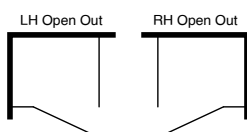

Additional finishes: Please apply the following % surcharge

- **Matt Black**
  Add 30%
- **White**
  Add 30%
- **Brushed Nickel**
  Add 30%
- **Polished Nickel**
  Add 30%
- **Brushed Gold**
  Add 35%
- **Polished Gold**
  Add 35%