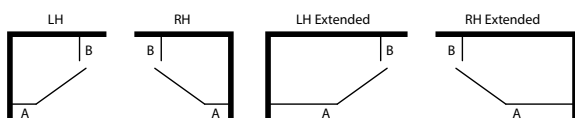

VIEW 25 \

135° NEO ANGLE ENCLOSURE

M2M-MADE TO MEASURE SIZES

CODE	VR25B9090	VR25B12090	VR25B14090	VR25B100100	VR25B120100	VR25B140100		
WIDTH (up to-mm)	900	1200	1400	1000	1200	1400		
RETURN (up to-mm)	900	900	900	1000	1000	1000		
HEIGHT (up to-mm)	2000	2000	2000	2000	2000	2000		
CLEAR	£3,318	£3,740	£3,906	£3,653	£3,865	£3,936		
ULTRA-CLEAR	£3,566	£3,994	£4,204	£3,913	£4,152	£4,363		
COLOURS*	£3,868	£4,354	£4,605	£4,112	£4,114	£4,794		
FLUTED	£4,023	£4,528	£4,789	£4,276	£4,279	£4,986		

*SATIN ETCHED, BLUE, BRONZE, GREEN, OR GREY TINTED GLASS

Stay Bar: An SB5 stay bar is always included

Configurations