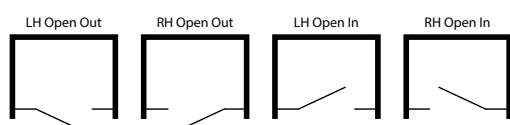

PORTRAIT 05 \

INLINE PANEL + DOOR + INLINE PANEL

STANDARD-FIXED SIZES ONLY. OTHER STANDARD SIZES AVAILABLE-PLEASE CONTACT OUR OFFICE

CODE	PR05S100*	PR05S110**	PR05S120*	PR05S130**	PR05S140*	PR05S150**	PR05S160***	PR05S170**
WIDTH (mm)	945-985	1045-1085	1145-1185	1245-1285	1345-1385	1445-1485	1545-1585	1645-1685
HEIGHT (mm)	2020	2020	2020	2020	2020	2020	2020	2020
CLEAR	£2,301	£2,314	£2,328	£2,363	£2,396	£2,745	£2,813	£2,845

CODE	PR05S180***	VR05S190**	VR05S200***
WIDTH (mm)	1745-1785	1845-1885	1945-1985
HEIGHT (mm)	2020	2020	2020
CLEAR	£2,886	£2,925	£2,975

*593MM DOOR **693MM DOOR ***793MM DOOR

M2M-MADE TO MEASURE SIZES

CODE	PR05B100	PR05B120	PR05B130	PR05B140	PR05B150	PR05B160	PR05B170	PR05B180
WIDTH (up to-mm)	1000	1200	1300	1400	1500	1600	1700	1800
HEIGHT (up to-mm)	2020	2020	2020	2020	2020	2020	2020	2020
CLEAR	£2,901	£3,078	£3,167	£3,257	£3,505	£3,594	£3,683	£3,774
ULTRA-CLEAR	£2,935	£3,152	£3,264	£3,373	£3,626	£3,737	£3,847	£3,958
COLOURS*	£3,133	£3,388	£3,519	£3,649	£3,923	£4,051	£4,182	£4,312
FLUTED	£3,436	£3,717	£3,861	£4,004	£4,305	£4,446	£4,590	£4,733

*SATIN ETCHED, BLUE, BRONZE, GREEN, OR GREY TINTED GLASS

Configurations