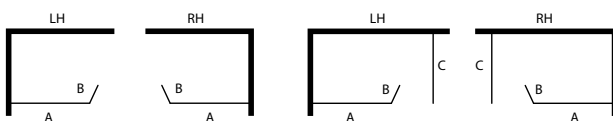

VIEW 19H \

FIXED PANEL + HINGED PANEL
FIXED PANEL + HINGED PANEL + END RETURN

STANDARD-FIXED SIZES ONLY

CODE	VR19HS467H-A	VR19HS567H-A	VR19HS667H-A	VR19HS767H-A	VR19HS867H-A	VR19HS967H-A	VR19HS1067H-A	VR19HS1167H-A
PANEL A WIDTH (mm)	471-491	571-591	671-691	771-791	871-891	971-991	1071-1091	1171-1191
HEIGHT (mm)	2000	2000	2000	2000	2000	2000	2000	2000
CLEAR	£677	£691	£705	£816	£848	£898	£954	£986

CODE	VR19HS167H-B	VR19HS267H-B	VR19HS367H-B	VR19HS467H-B
PANEL B WIDTH (mm)	172	272	372	472
HEIGHT (mm)	2000	2000	2000	2000
CLEAR	£616	£632	£667	£677

END RETURN

CODE	VR19HS718R-C	VR19HS767P-C	VR19HS867P-C	VR19HS967P-C	VR19HS1067P-C	VR19HS1167P-C
PANEL C WIDTH (mm)	725-745	774-794	874-894	974-994	1074-1094	1174-1194
HEIGHT (mm)	2000	2000	2000	2000	2000	2000
CLEAR	£764	£774	£810	£974	£1,032	£1,061

(additional component cost included)

M2M-MADE TO MEASURE SIZES

Price on application -please contact our sales office

Stay Bar: An SB1 stay bar is included when panel A is 800mm and above.
An SB2 stay bar is included when panel C is 1000mm and above.

Configurations