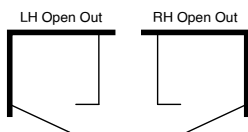

DOOR + INLINE PANEL + RETURN
DOOR + INLINE PANEL + RETURN OVER A HALF WALL

M2M-MADE TO MEASURE SIZES

CODE	PR07B8090	PR07B80100	PR07B9090	PR07B90100	PR07B10090	PR07B100100	PR07B11090	PR07B110100
WIDTH (up to-mm)	800	800	900	900	1000	1000	1100	1100
RETURN (up to-mm)	900	1000	900	1000	900	1000	900	1000
HEIGHT (up to-mm)	2020	2020	2020	2020	2020	2020	2020	2020
CLEAR	£3,505	£3,559	£3,559	£3,613	£3,613	£3,666	£3,666	£3,721
ULTRA-CLEAR	£3,810	£3,882	£3,882	£3,956	£3,956	£4,028	£4,028	£4,100
COLOURS*	£4,102	£4,181	£4,181	£4,260	£4,260	£4,338	£4,338	£4,417
FLUTED	£4,300	£4,383	£4,383	£4,466	£4,466	£4,547	£4,547	£4,630

*SATIN ETCHED, BLUE, BRONZE, GREEN, OR GREY TINTED GLASS

CODE	PR07B12090	PR07B120100	PR07B14090	PR07B140100	PR07B16090	PR07B160100	PR07B18090	PR07B180100
WIDTH (up to-mm)	1200	1200	1400	1400	1600	1600	1800	1800
RETURN (up to-mm)	900	1000	900	1000	900	1000	900	1000
HEIGHT (up to-mm)	2020	2020	2020	2020	2020	2020	2020	2020
CLEAR	£3,721	£3,775	£3,828	£3,882	£3,936	£3,991	£4,043	£4,098
ULTRA-CLEAR	£4,100	£4,174	£4,247	£4,319	£4,393	£4,465	£4,537	£4,611
COLOURS*	£4,639	£4,722	£4,805	£4,887	£4,972	£5,054	£5,136	£5,219
FLUTED	£4,863	£4,951	£5,038	£5,124	£5,213	£5,299	£5,385	£5,472

*SATIN ETCHED, BLUE, BRONZE, GREEN, OR GREY TINTED GLASS

Configurations