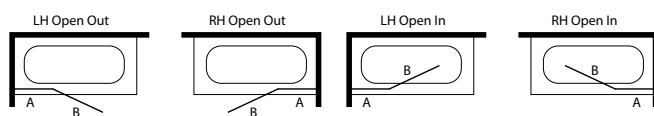

VIEW 14.2F \

SQUARE TOP TWO PANEL FOLDING HINGED BATH SCREEN

STANDARD-FIXED SIZES ONLY

CODE	VR14.2FS100							
WIDTH (mm)	1004-1016							
HEIGHT (mm)	1500							
CLEAR	£1,079							

M2M-MADE TO MEASURE SIZES

CODE	VR14.2FB70	VR14.2FB80	VR14.2FB90	VR14.2FB100				
WIDTH (up to-mm)	700	800	900	1000				
HEIGHT (up to-mm)	1500	1500	1500	1500				
CLEAR	£1,322	£1,367	£1,413	£1,457				
ULTRA-CLEAR	£1,437	£1,501	£1,562	£1,624				
COLOURS*	£1,518	£1,592	£1,663	£1,735				
FLUTED	£1,639	£1,719	£1,796	£1,874				

*SATIN ETCHED, BLUE, BRONZE, GREEN, OR GREY TINTED GLASS

Folding Screens: Hinges move through 180° where Panel A is wider than panel B. Choose from either inward or outward opening. Please note: If an under frame is not required, the bath screen is not guaranteed 100% watertight.

Configurations