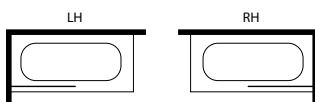

Configurations