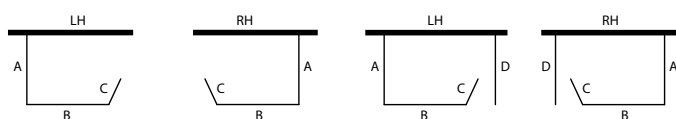

CODE	VR19.3HS958R-A	VR19.3HS967P-A	VR19.3HS1067P-A	VR19.3HS1167P-A
PANEL A WIDTH (mm)	966-986	975-995	1075-1095	1175-1195
HEIGHT (mm)	2000	2000	2000	2000
CLEAR	£891	£898	£954	£986

CODE	VR19.3HS467H-B	VR19.3HS567H-B	VR19.3HS667H-B	VR19.3HS767H-B	VR19.3HS867H-B	VR19.3HS967H-B	VR19.3HS1067H-B	VR19.3HS1167H-B
PANEL B WIDTH (mm)	487	587	687	787	887	987	1087	1187
HEIGHT (mm)	2000	2000	2000	2000	2000	2000	2000	2000
CLEAR	£677	£691	£705	£696	£733	£898	£954	£986

CODE	VR19.3HS167H-C	VR19.3HS267H-C	VR19.3HS367H-C	VR19.3HS467H-C
PANEL C WIDTH (mm)	172	272	372	472
HEIGHT (mm)	2000	2000	2000	2000
CLEAR	£616	£632	£667	£677

END RETURN

CODE	VR19.3FS718R-D	VR19.3FS767P-D	VR19.3FS867P-D	VR19.3FS967P-D	VR19.3S1067P-D	VR19.3FS1167P-D
PANEL D WIDTH (mm)	725-745	774-794	874-894	974-994	1074-1094	1174-1194
HEIGHT (mm)	2000	2000	2000	2000	2000	2000
CLEAR	£764	£774	£810	£974	£1,032	£1,061

(additional component cost included)

M2M-MADE TO MEASURE SIZES

Price on application -please contact our sales office

Stay Bar: An SB1 stay bar is always included
An SB2 stay bar is included when panel D is 1000mm and above.

Configurations

Additional finishes: Please apply the following % surcharge

- **Matt Black**
  Add 30%
- **White**
  Add 30%
- **Brushed Nickel**
  Add 30%
- **Polished Nickel**
  Add 30%
- **Brushed Gold**
  Add 35%
- **Polished Gold**
  Add 35%
- **Light Brushed Bronze**
  Add 35%