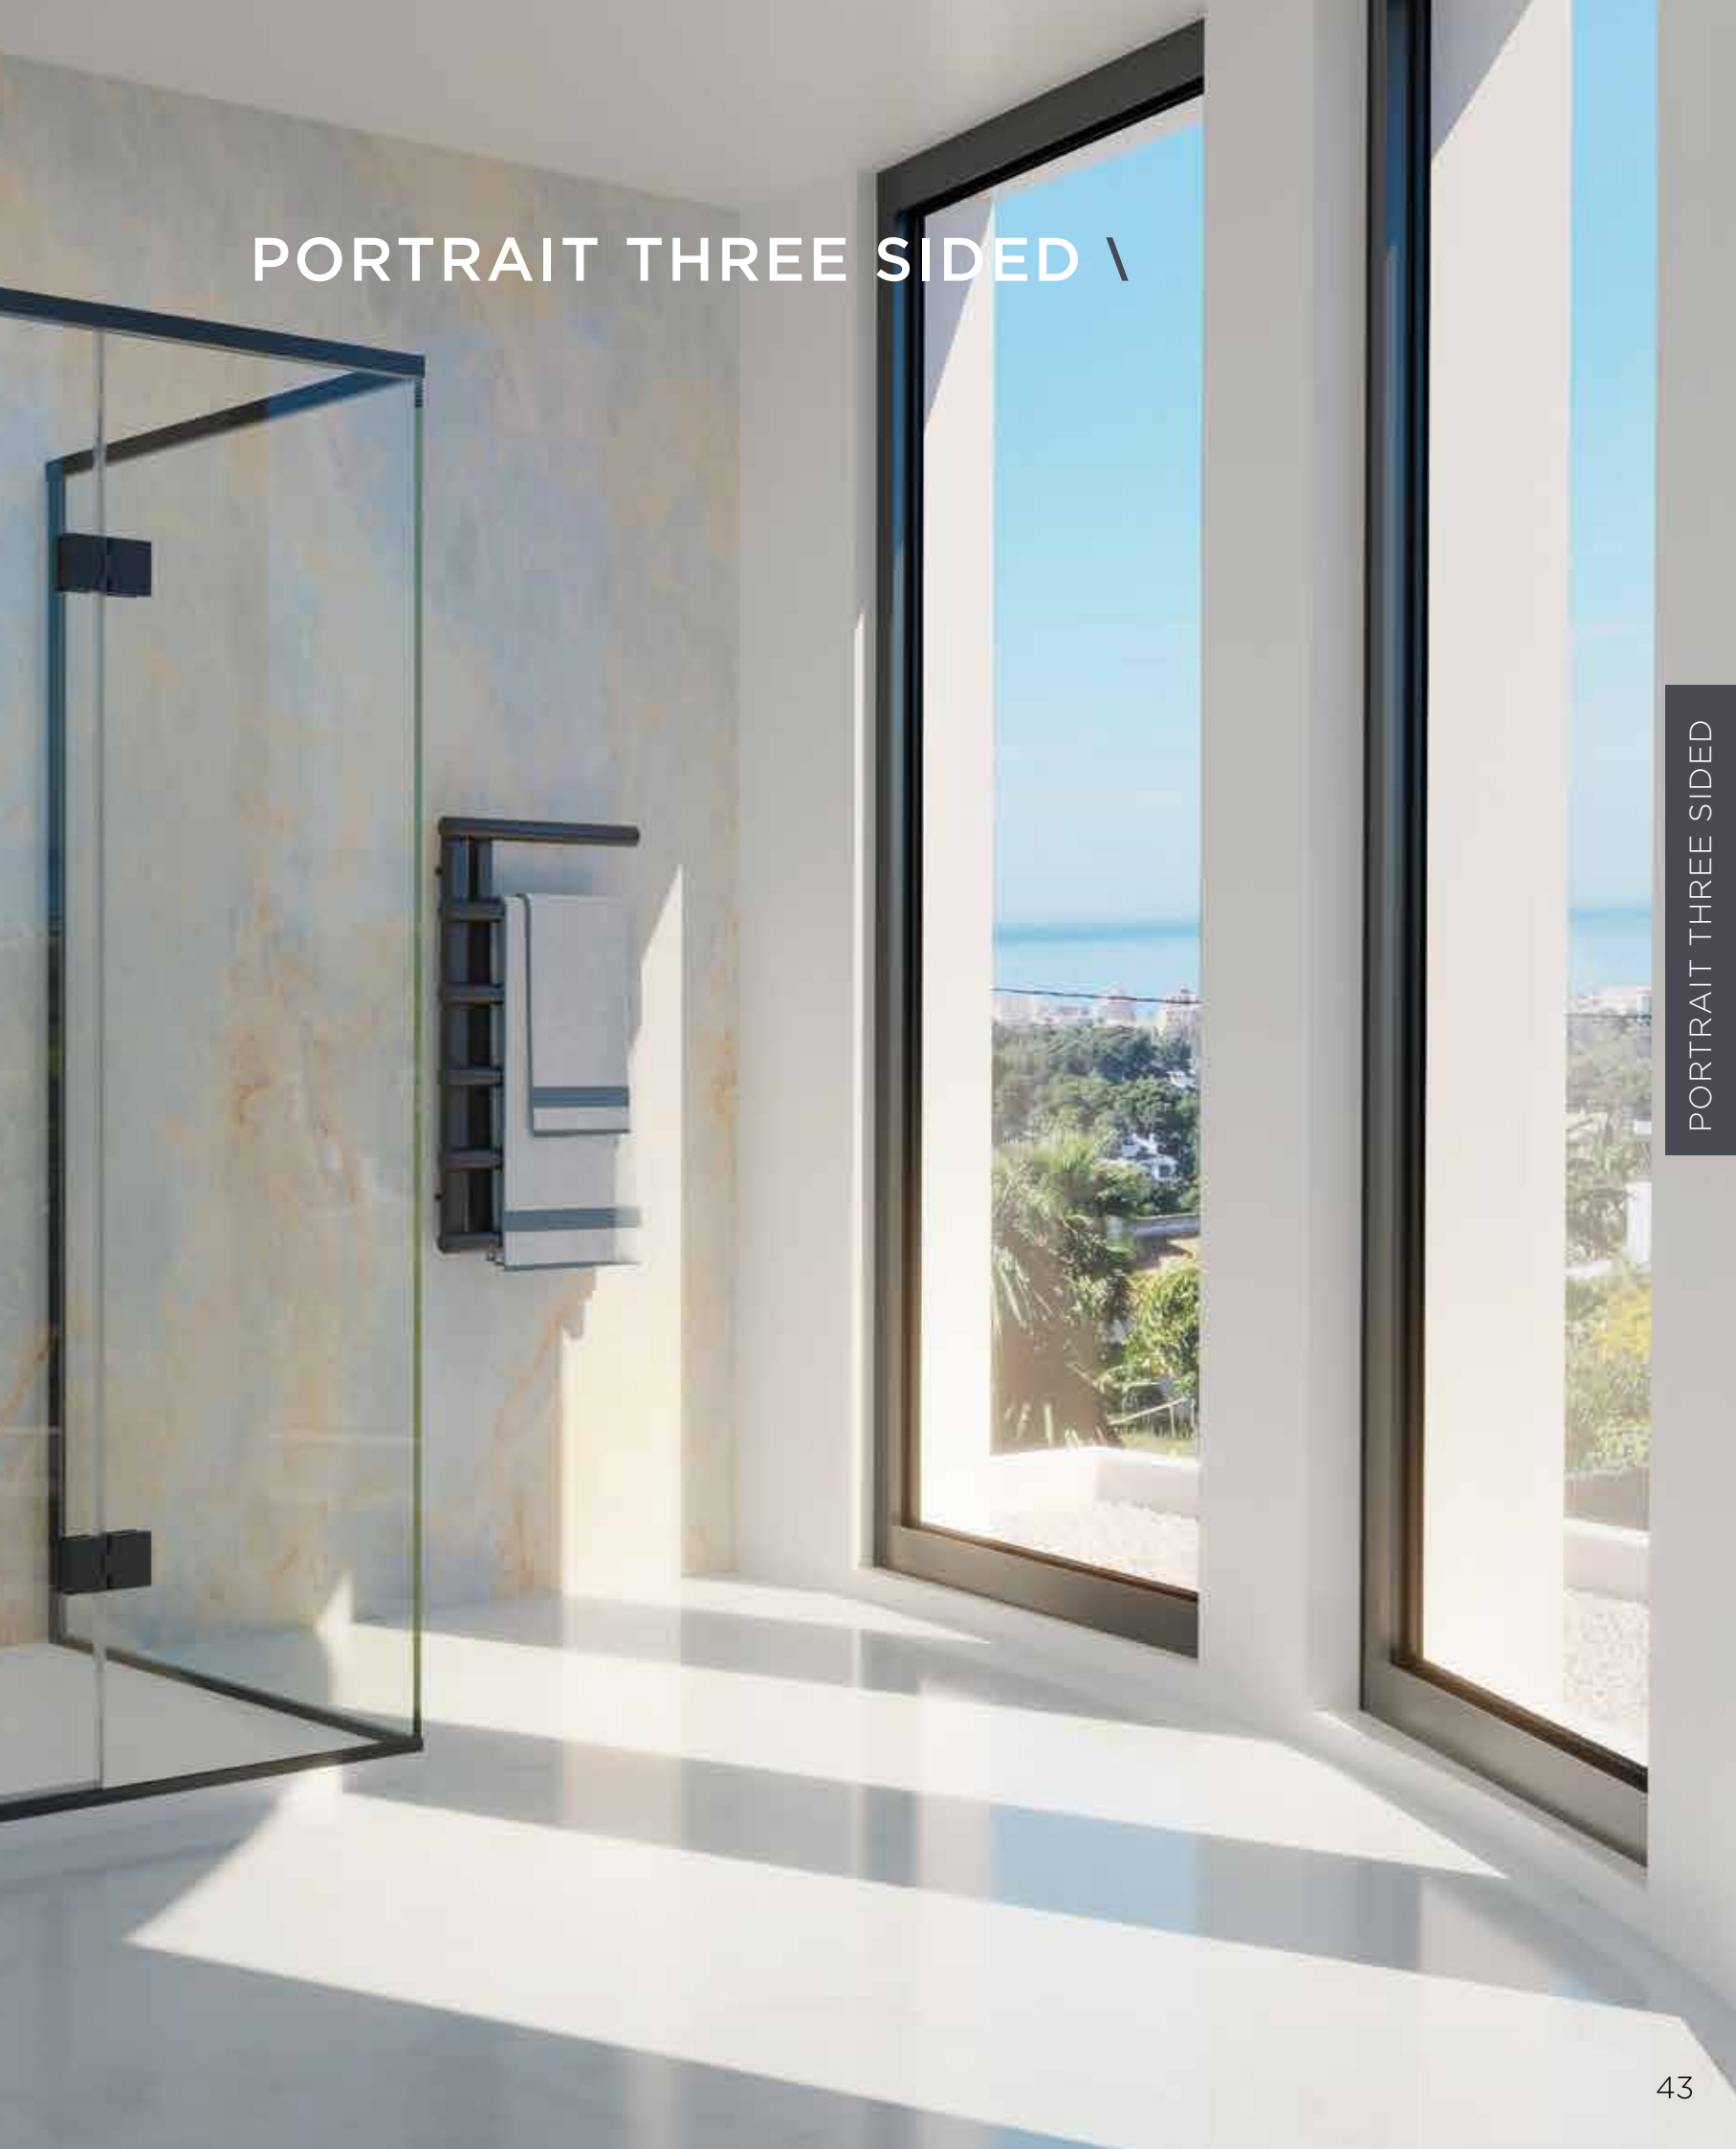

PORTRAIT THREE SIDED \

PORTRAIT THREE SIDED