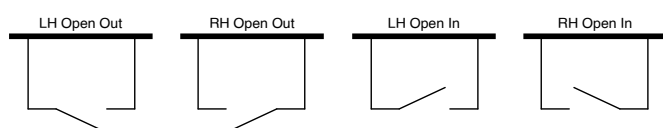

*593MM DOOR **793MM DOOR

INLINE PANEL + DOOR + INLINE PANEL + TWO RETURNS

M2M-MADE TO MEASURE SIZES

CODE	PR23B10090	PR23B100100	PR23B11090	PR23B110100	PR23B12090	PR23B120100	PR23B13090	PR23B130100
WIDTH (up to-mm)	1000	1000	1100	1100	1200	1200	1300	1300
RETURN (up to-mm)	900	1000	900	1000	900	1000	900	1000
HEIGHT (up to-mm)	2020	2020	2020	2020	2020	2020	2020	2020
CLEAR	£4,888	£4,960	£4,960	£5,027	£5,027	£5,099	£5,099	£5,172
ULTRA-CLEAR	£5,649	£5,747	£5,747	£5,842	£5,842	£5,940	£5,940	£6,035
COLOURS*	£6,172	£6,287	£6,287	£6,398	£6,398	£6,512	£6,512	£6,627
FLUTED	£6,473	£6,594	£6,594	£6,710	£6,710	£6,830	£6,830	£6,951

*SATIN ETCHED, BLUE, BRONZE, GREEN, OR GREY TINTED GLASS

CODE	PR23B14090	PR23B140100	PR23B15090	PR23B150100	PR23B16090	PR23B160100	PR23B18090	PR23B180100
WIDTH (up to-mm)	1400	1400	1500	1500	1600	1600	1800	1800
RETURN (up to-mm)	900	1000	900	1000	900	1000	900	1000
HEIGHT (up to-mm)	2020	2020	2020	2020	2020	2020	2020	2020
CLEAR	£5,172	£5,244	£5,244	£5,316	£5,316	£5,387	£5,459	£5,531
ULTRA-CLEAR	£6,035	£6,134	£6,134	£6,232	£6,232	£6,329	£6,426	£6,523
COLOURS*	£6,627	£6,742	£6,742	£6,856	£6,856	£6,971	£7,085	£7,230
FLUTED	£6,951	£7,072	£7,072	£7,191	£7,191	£7,312	£7,432	£7,584

*SATIN ETCHED, BLUE, BRONZE, GREEN, OR GREY TINTED GLASS

Configurations