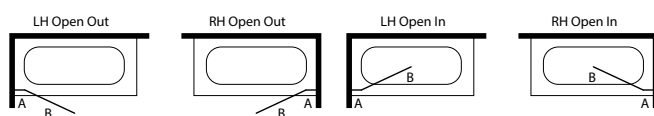

VIEW 14 \

TWO PANEL HINGED BATH SCREEN

STANDARD-FIXED SIZES ONLY

CODE	VR14S90	VR14S100					
WIDTH (mm)	889-909	989-1009					
HEIGHT (mm)	1500	1500					
CLEAR	£1,029	£1,046					

M2M-MADE TO MEASURE SIZES

CODE	VR14B70	VR14B80	VR14B90	VR14B100			
WIDTH (up to-mm)	700	800	900	1000			
HEIGHT (up to-mm)	1500	1500	1500	1500			
CLEAR	£1,309	£1,354	£1,400	£1,443			
ULTRA-CLEAR	£1,423	£1,486	£1,546	£1,608			
COLOURS*	£1,503	£1,576	£1,646	£1,718			
FLUTED	£1,623	£1,702	£1,778	£1,855			

*SATIN ETCHED, BLUE, BRONZE, GREEN, OR GREY TINTED GLASS

Please note: If an under frame is not required, the bath screen is not guaranteed 100% watertight.

Configurations