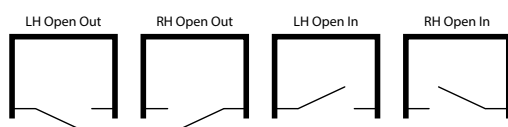

VIEW 05 \

INLINE PANEL + DOOR + INLINE PANEL

STANDARD-FIXED SIZES ONLY. OTHER STANDARD SIZES AVAILABLE-PLEASE CONTACT OUR OFFICE

CODE	VR05S100*	VR05S110**	VR05S120*	VR05S130**	VR05S140*	VR05S150**	VR05S160***	VR05S170**
WIDTH (mm)	945-985	1045-1085	1145-1185	1245-1285	1345-1385	1445-1485	1545-1585	1645-1685
HEIGHT (mm)	2000	2000	2000	2000	2000	2000	2000	2000
CLEAR	£2,201	£2,214	£2,228	£2,263	£2,296	£2,645	£2,713	£2,745

CODE	VR05S180***	VR05S190**	VR05S200***
WIDTH (mm)	1745-1785	1845-1885	1945-1985
HEIGHT (mm)	2000	2000	2000
CLEAR	£2,786	£2,825	£2,875

*593MM DOOR **693MM DOOR ***793MM DOOR

M2M-MADE TO MEASURE SIZES

CODE	VR05B100	VR05B120	VR05B130	VR05B140	VR05B150	VR05B160	VR05B170	VR05B180
WIDTH (up to-mm)	1000	1200	1300	1400	1500	1600	1700	1800
HEIGHT (up to-mm)	2000	2000	2000	2000	2000	2000	2000	2000
CLEAR	£2,801	£2,978	£3,067	£3,157	£3,405	£3,494	£3,583	£3,674
ULTRA-CLEAR	£2,835	£3,052	£3,164	£3,273	£3,526	£3,637	£3,747	£3,858
COLOURS*	£3,033	£3,288	£3,419	£3,549	£3,823	£3,951	£4,082	£4,212
FLUTED	£3,336	£3,617	£3,761	£3,904	£4,205	£4,346	£4,490	£4,633

*SATIN ETCHED, BLUE, BRONZE, GREEN, OR GREY TINTED GLASS

Stay Bar: An SB2 stay bar is always included for all sizes between 1400mm and 1600mm
An SB10 stay bar is always included for all size over 1600mm.

Configurations