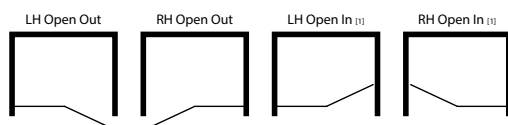

VIEW 04 \

INLINE PANEL + DOOR

STANDARD-FIXED SIZES ONLY

CODE	VR04S80*	VR04S90*	VR04S100*	VR04S110*	VR04S120*	VR04S130*	VR04S140**	VR04S150**
WIDTH (mm)	754-788	854-888	954-988	1054-1088	1154-1188	1254-1288	1354-1388	1454-1488
HEIGHT (mm)	2000	2000	2000	2000	2000	2000	2000	2000
CLEAR	£1,667	£1,702	£1,742	£1,980	£2,046	£2,104	£2,122	£2,229

CODE	VR04S160**	VR04S170**	VR04S180**
WIDTH (mm)	1554-1588	1654-1688	1754-1788
HEIGHT (mm)	2000	2000	2000
CLEAR	£2,334	£2,441	£2,546

*545MM DOOR **645MM DOOR

Prices for standard inward/outward frameless View 04 see page 120

M2M-MADE TO MEASURE SIZES

CODE	VR04B80	VR04B90	VR04B100	VR04B110	VR04B120	VR04B140	VR04BB160	VR04B180
WIDTH (up to-mm)	800	900	1000	1100	1200	1400	1600	1800
HEIGHT (up to-mm)	2000	2000	2000	2000	2000	2000	2000	2000
CLEAR	£2,373	£2,416	£2,670	£2,765	£2,857	£3,038	£3,220	£3,401
ULTRA-CLEAR	£2,424	£2,491	£2,766	£2,868	£2,982	£3,207	£3,434	£3,662
COLOURS*	£2,514	£2,648	£2,930	£3,064	£3,199	£3,465	£3,729	£3,994
FLUTED	£2,715	£2,860	£3,164	£3,309	£3,455	£3,742	£4,027	£4,314

*SATIN ETCHED, BLUE, BRONZE, GREEN, OR GREY TINTED GLASS

Stay Bar: An SB2 stay bar is always included for all sizes between 1200mm and 1400mm
An SB9 stay bar is always included for all sizes 1500mm and above

Configurations

(1) Denoted Bespoke Only