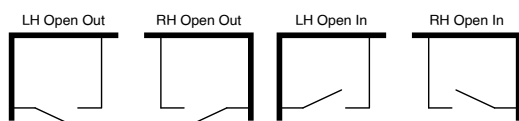

M2M-MADE TO MEASURE SIZES

CODE	PR11B10090	PR11B100100	PR11B11090	PR11B110100	PR11B12090	PR11B120100	PR11B13090	PR11B130100
WIDTH (up to-mm)	1000	1000	1100	1100	1200	1200	1300	1300
RETURN (up to-mm)	900	1000	900	1000	900	1000	900	1000
HEIGHT (up to-mm)	2020	2020	2020	2020	2020	2020	2020	2020
CLEAR	£4,235	£4,319	£4,319	£4,403	£4,403	£4,483	£4,483	£4,568
ULTRA-CLEAR	£4,461	£4,565	£4,565	£4,670	£4,670	£4,774	£4,774	£4,878
COLOURS*	£4,818	£4,945	£4,945	£5,069	£5,069	£5,192	£5,192	£5,314
FLUTED	£5,051	£5,185	£5,185	£5,315	£5,315	£5,444	£5,444	£5,572

*SATIN ETCHED, BLUE, BRONZE, GREEN, OR GREY TINTED GLASS

CODE	PR11B14090	PR11B140100	PR11B15090	PR11B150100	PR11B16090	PR11B160100	PR11B18090	PR11B180100
WIDTH (up to-mm)	1400	1400	1500	1500	1600	1600	1800	1800
RETURN (up to-mm)	900	1000	900	1000	900	1000	900	1000
HEIGHT (up to-mm)	2020	2020	2020	2020	2020	2020	2020	2020
CLEAR	£4,568	£4,651	£4,651	£4,733	£4,733	£4,816	£4,898	£4,982
ULTRA-CLEAR	£4,878	£4,983	£4,983	£5,085	£5,085	£5,192	£5,298	£5,402
COLOURS*	£5,314	£5,439	£5,439	£5,559	£5,559	£5,687	£5,811	£5,934
FLUTED	£5,572	£5,703	£5,703	£5,829	£5,829	£5,964	£6,094	£6,223

*SATIN ETCHED, BLUE, BRONZE, GREEN, OR GREY TINTED GLASS

Configurations