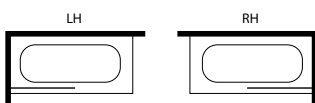

Configurations