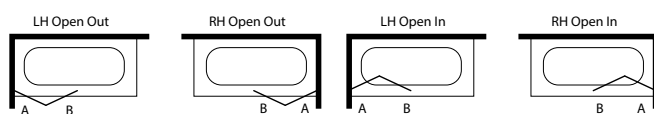

VIEW 14.2H \

SQUARE TOP TWO PANEL DOUBLE HINGED BATH SCREEN

STANDARD-FIXED SIZES ONLY

CODE	V14.2HS100							
WIDTH (mm)	1011-1023							
HEIGHT (mm)	1500							
CLEAR	£1,297							

M2M-MADE TO MEASURE SIZES

CODE	V14.2HB70	V14.2HB80	V14.2HB90	V14.2HB100				
WIDTH (up to-mm)	700	800	900	1000				
HEIGHT (up to-mm)	1500	1500	1500	1500				
CLEAR	£1,526	£1,578	£1,627	£1,678				
ULTRA-CLEAR	£1,656	£1,725	£1,794	£1,863				
COLOURS*	£1,745	£1,826	£1,906	£1,987				
FLUTED	£1,885	£1,972	£2,058	£2,146				

*SATIN ETCHED, BLUE, BRONZE, GREEN, OR GREY TINTED GLASS

Folding Screens: Hinges move through 180° where Panel A is wider than panel B. Choose from either inward or outward opening. Please note: If an under frame is not required, the bath screen is not guaranteed 100% watertight.

Configurations