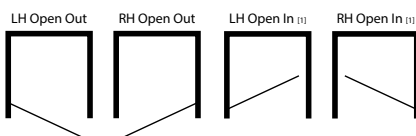

NH11-The Ring

Configurations

(1) Denoted Bespoke Only