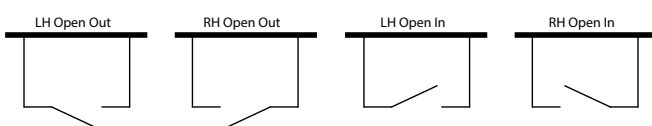

CODE	VR23S10076*	VR23S10080*	VR23S10090*	VR23S12076*	VR23S12080*	VR23S12090*	VR23S14076**	VR23S14080**
WIDTH (mm)	977	977	977	1177	1177	1177	1377	1377
RETURN (mm)	726-746	766-786	866-886	726-746	766-786	866-886	726-746	766-786
HEIGHT (mm)	2000	2000	2000	2000	2000	2000	2000	2000
CLEAR	£3,018	£3,032	£3,056	£3,068	£3,075	£3,147	£3,203	£3,230

CODE	VR23S14090**	VR23S16076**	VR23S16080**	VR23S16090**	VR23S18076**	VR23S18080**	VR23S18090**
WIDTH (mm)	1377	1577	1577	1577	1777	1777	1777
RETURN (mm)	866-886	726-746	766-786	866-886	726-746	766-786	866-886
HEIGHT (mm)	2000	2000	2000	2000	2000	2000	2000
CLEAR	£3,278	£3,295	£3,307	£3,360	£3,370	£3,378	£3,431

*593MM DOOR **793MM DOOR

M2M-MADE TO MEASURE SIZES

CODE	VR23B10090	VR23B11090	VR23B12090	VR23B13090	VR23B14090	VR23B15090	VR23B16090	VR23B18090
WIDTH (up to-mm)	1000	1100	1200	1300	1400	1500	1600	1800
RETURN (up to-mm)	900	900	900	900	900	900	900	900
HEIGHT (up to-mm)	2000	2000	2000	2000	2000	2000	2000	2000
CLEAR	£4,738	£4,810	£4,877	£4,949	£5,022	£5,094	£5,166	£5,309
ULTRA-CLEAR	£5,499	£5,597	£5,692	£5,790	£5,885	£5,984	£6,082	£6,276
COLOURS*	£6,022	£6,137	£6,248	£6,362	£6,477	£6,592	£6,706	£6,935
FLUTED	£6,323	£6,444	£6,560	£6,680	£6,801	£6,922	£7,041	£7,282

*SATIN ETCHED, BLUE, BRONZE, GREEN, OR GREY TINTED GLASS

Stay Bar: An SB8 stay bar is always included

Configurations